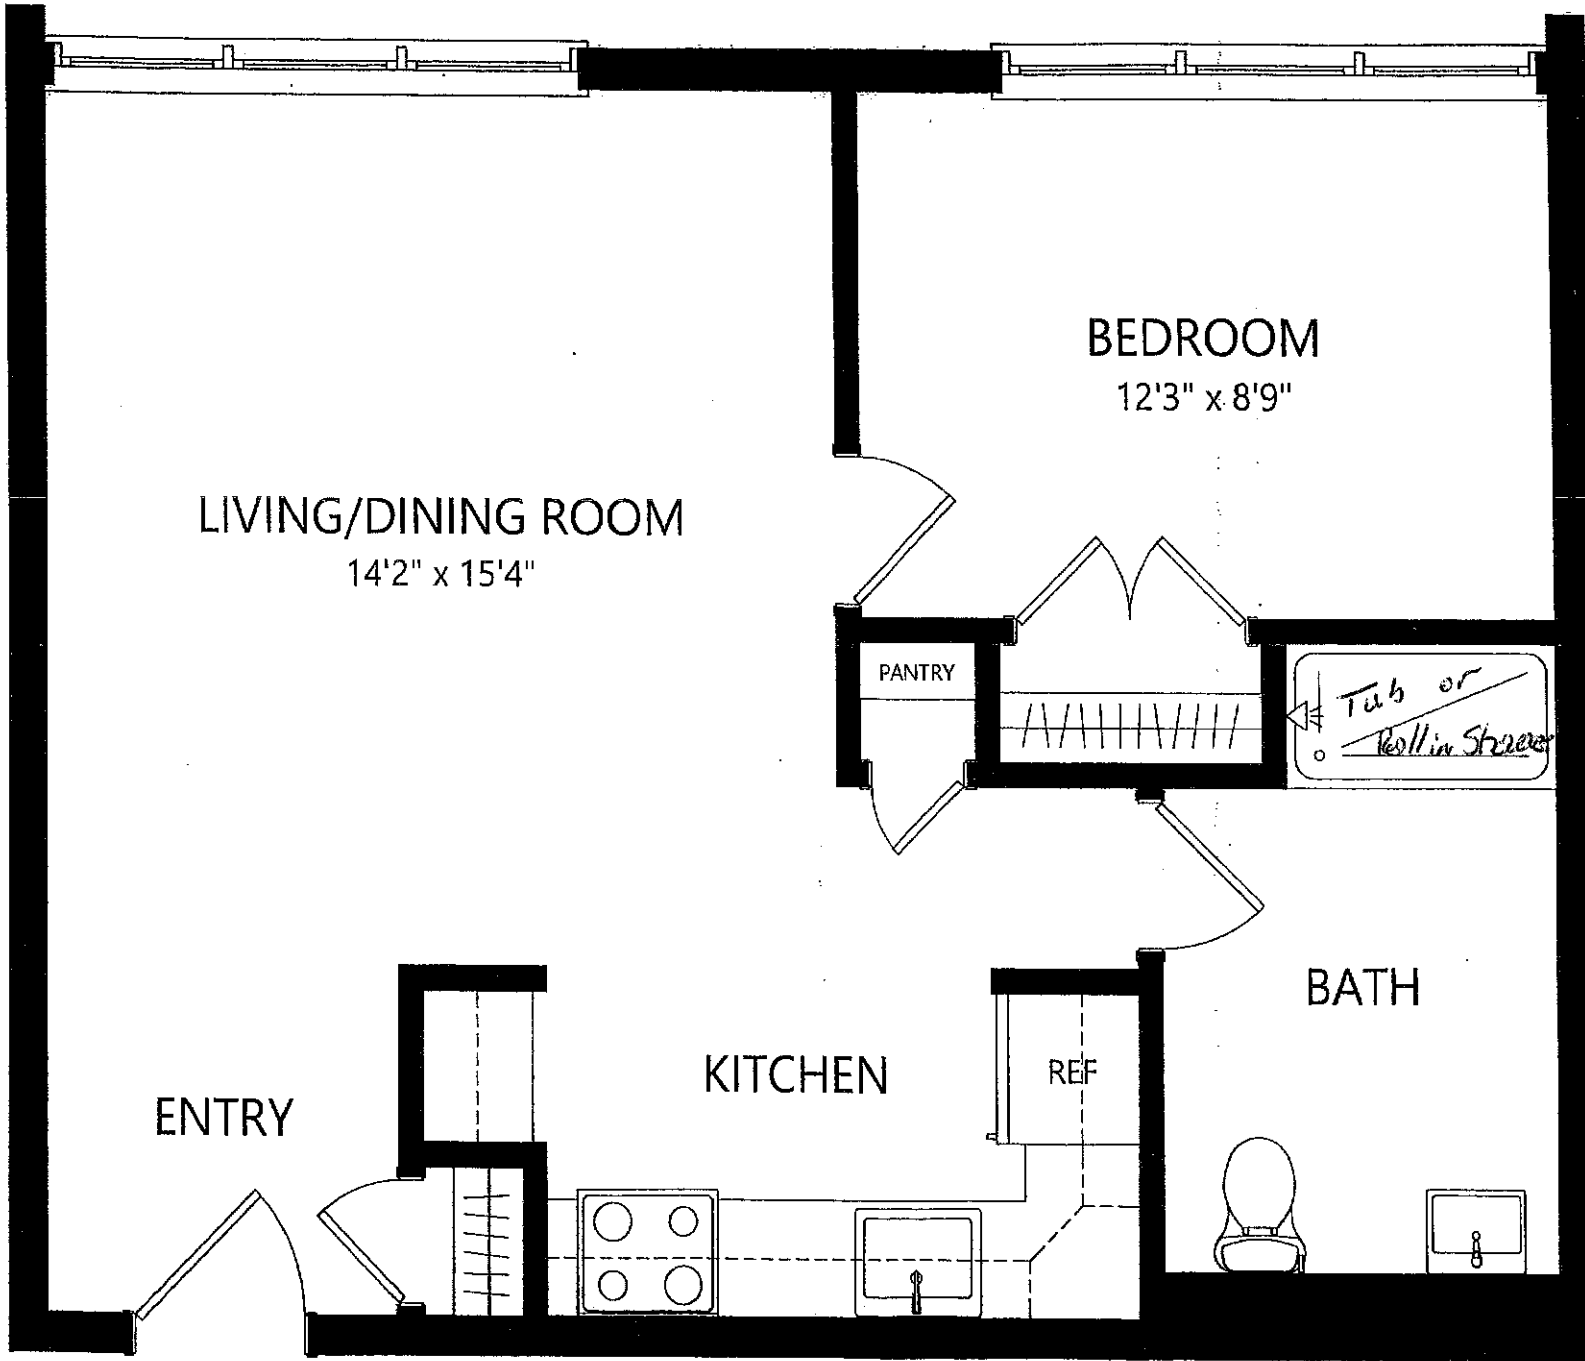

**1 BEDROOM - STANDARD**

1 BEDROOM - ADA, 1<sup>ST</sup> FLOOR ONLY

# STUDIO

LIVING AREA  
13'3" x 16'2"

SLEEP AREA  
7'11" x 10'0"

KITCHEN

REF

ENTRY

BATH