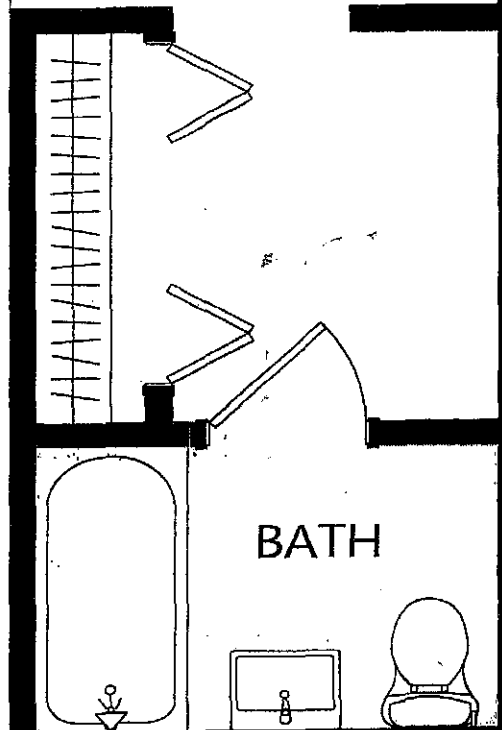

# STUDIO

LIVING AREA  
13'3" x 16'2"

SLEEP AREA  
7'11" x 10'0"

KITCHEN

REF

ENTRY

BATH